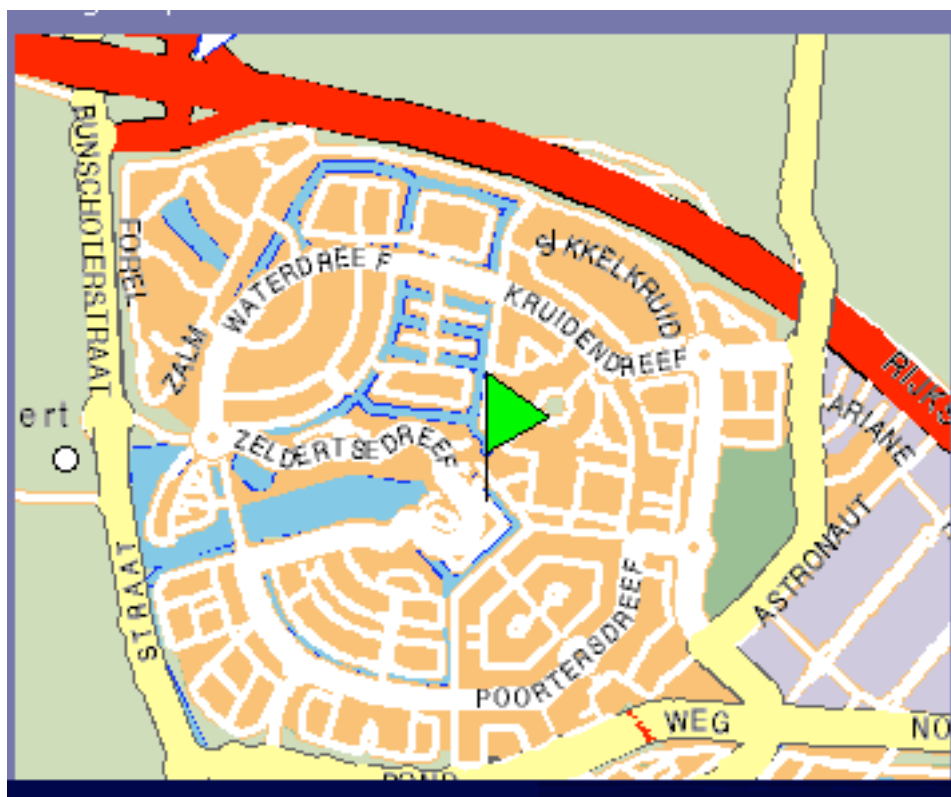

Address and routedescription

SAY CHEEZE BV  
P.O. Box 2563  
3800 GC AMERSFOORT - The Netherlands  
t. +31 (0)33 - 455 25 41  
f. +31 (0)33 - 455 36 05  
e. a.pouwer@saycheeze.nl

visiting address:  
Noorderlicht 109  
3824 EC AMERSFOORT - The Netherlands

routedescription:  
A1 Amsterdam-Apeldoorn

Exit 'Bunschoten-Spakenburg' (12)

Rotunda: direction Amersfoort  
 After Esso gasstation next rotunda 3/4 towards 'Nieuwland'  
 next rotunda straight on (Zeldertsedreef).

At 'stop' sign straight on underwards the flatbuilding  
 Right after that take a left turn (Noorderlicht) and immediately a right  
 turn.  
 Number 109 is on the next corner.